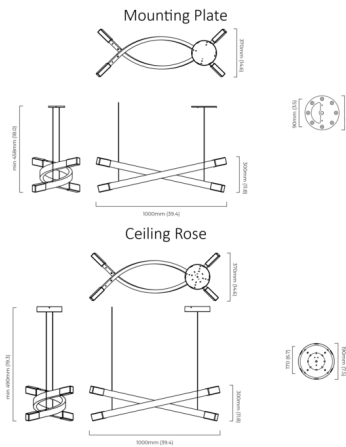

Lightology

lightology.com
866-954-4489
04-23-26

Project: _____

Company: _____

Location: _____ Fixture Type: _____

SPEC #: **CTO1455598**

Approved On: _____ Approved By: _____

Trace X Linear Pendant - Lightology Exclusive By CTO Lighting

Description

The Trace X Linear Pendant offers ethereal lighting and a sculptural presence that will enhance any interior. The pendant is composed of two curved segments arranged in an overlapping, linear formation for an open, airy aesthetic. Cast glass tips house integrated LED light sources to provide warm, diffused light. Available with a Ceiling Rose canopy which houses the driver, or flush Mounting Plate canopy for remote driver. Trailing Edge / Phase cut dimmable.

Shown in antique bronze

Specifications

COLOR	N/A
BODY FINISH	Antique Bronze
WATTAGE	16.8W
DIMMER	Low Voltage Electronic
DIMENSIONS	39.4"L x 14.6"W x 11.8"H
INTEGRATED LED MODULE	1 x LED/16.8W/120V LED
COUNTRY OF ORIGIN	United Kingdom