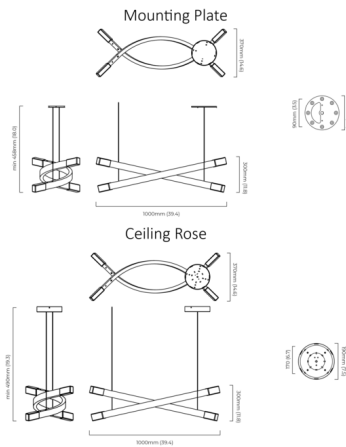

Lightology

lightology.com
866-954-4489
07-06-26

Project: _____
 Company: _____
 Location: _____ Fixture Type: _____
 SPEC #: **CTO1455598**
 Approved On: _____ Approved By: _____

Trace X Linear Pendant - Lightology Exclusive By CTO Lighting

Description

The Trace X Linear Pendant offers ethereal lighting and a sculptural presence that will enhance any interior. The pendant is composed of two curved segments arranged in an overlapping, linear formation for an open, airy aesthetic. Cast glass tips house integrated LED light sources to provide warm, diffused light. Available with a Ceiling Rose canopy which houses the driver, or flush Mounting Plate canopy for remote driver. Trailing Edge / Phase cut dimmable.

Shown in antique bronze

Specifications

COLOR	N/A
BODY FINISH	Antique Bronze
WATTAGE	16.8W
DIMMER	Low Voltage Electronic
DIMENSIONS	39.4"L x 14.6"W x 11.8"H
INTEGRATED LED MODULE	1 x LED/16.8W/120V LED
COUNTRY OF ORIGIN	United Kingdom