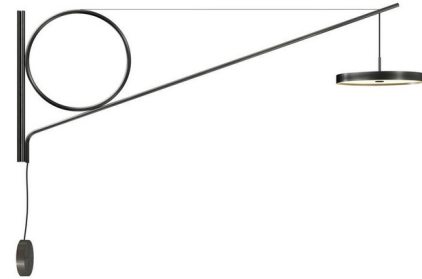

Lightology

lightology.com
866-954-4489
04-23-26

Project: _____

Company: _____

Location: _____ Fixture Type: _____

SPEC #: **CVL1455617**

Approved On: _____ Approved By: _____

Cercle et Trait Wall Sconce

By CVL Luminaires

Description

Taking its name from the French words for circle and line, the Cercle et Trait Wall Sconce features an elegant, minimalist frame composed of these elemental, geometric elements. The long, thin arm swings from side-to-side and supports a rounded shade suspended from a cable. The length of the cable can be adjusted during installation to change the overall height of the fixture. The sconce may be installed as a plug-in or hardwired sconce. When used as a plug-in sconce, a floor dimmer switch is located on the cord. When installed as a hardwired sconce, it is compatible with ELV (phase cut) dimmers.

Shown in satin graphite