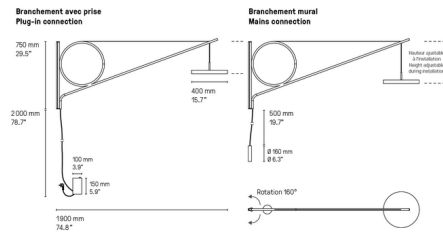

Specifications

COLOR	.....	N/A
BODY FINISH	.....	Satin Graphite
WATTAGE	.....	19W
DIMMER	.....	Low Voltage Electronic
DIMENSIONS	.....	15.7"W x 29.5"H x 74.8"D
INTEGRATED LED MODULE	.....	1 x LED/19W/120V LED

Technical Information

LUMENS/WATT	.....	100.00
LUMINOUS FLUX	.....	1900 lumens

CLICK TO VIEW PRODUCT

Notes: