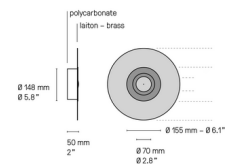

Lightology

lightology.com
866-954-4489
06-30-26

Project: _____

Company: _____

Location: _____ Fixture Type: _____

SPEC #: **CVL1455632**

Approved On: _____ Approved By: _____

Earth Eclat Wall Sconce By CVL Luminaires

Description

The Art Deco inspired Earth Eclat Wall Sconce features a brass disc with an organic cut-out pattern resembling rays of light emanating from the sun. This intricate pattern creates a dazzling display of light and shadow.

Specifications

COLOR	N/A
BODY FINISH	Satin Brass / Satin Graphite
WATTAGE	15W
DIMMER	Low Voltage Electronic
DIMENSIONS	12.99"W x 12.99"H x 2"D
INTEGRATED LED MODULE	1 x LED/15W/120V LED

Technical Information

LAMP COLOR	2700K
LUMENS/WATT	68.67
LUMINOUS FLUX	1030 lumens

CLICK TO VIEW PRODUCT

Notes: