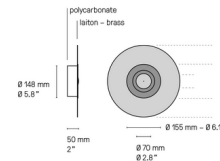

Shown in satin brass / satin graphite

Specifications

COLOR	N/A
BODY FINISH	Satin Brass / Satin Graphite
WATTAGE	15W
DIMMER	Low Voltage Electronic
DIMENSIONS	12.99"W x 12.99"H x 2"D
INTEGRATED LED MODULE	1 x LED/15W/120V LED

Technical Information

LAMP COLOR	2700K
LUMENS/WATT	68.67
LUMINOUS FLUX	1030 lumens

CLICK TO VIEW PRODUCT

Notes: