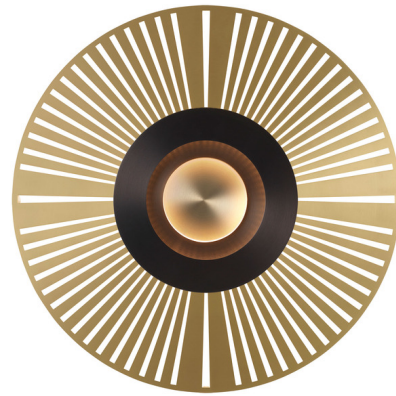

Lightology

lightology.com
866-954-4489
04-23-26

Project: _____

Company: _____

Location: _____ Fixture Type: _____

SPEC #: **CVL1455632**

Approved On: _____ Approved By: _____

Earth Eclat Wall Sconce By CVL Luminaires

Description

The Art Deco inspired Earth Eclat Wall Sconce features a brass disc with an organic cut-out pattern resembling rays of light emanating from the sun. This intricate pattern creates a dazzling display of light and shadow.

Shown in satin brass / satin graphite

Specifications

COLOR	N/A
BODY FINISH	Satin Brass / Satin Graphite
WATTAGE	15W
DIMMER	Low Voltage Electronic
DIMENSIONS	12.99"W x 12.99"H x 2"D
INTEGRATED LED MODULE	1 x LED/15W/120V LED