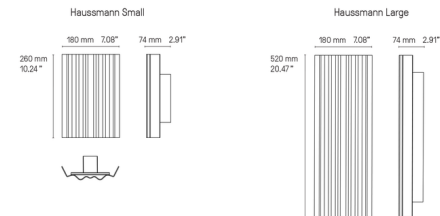

Technical Information

LAMP COLOR 2700K
LUMENS/WATT 90.00
LUMINOUS FLUX . . . . . 720 lumens

CLICK TO VIEW PRODUCT

Notes: