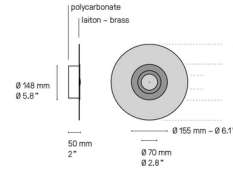

### Specifications

COLOR	N/A
BODY FINISH	Satin Brass / Satin Graphite
WATTAGE	15W
DIMMER	Low Voltage Electronic
DIMENSIONS	12.99"W x 12.99"H x 2"D
INTEGRATED LED MODULE	1 x LED/15W/120V LED