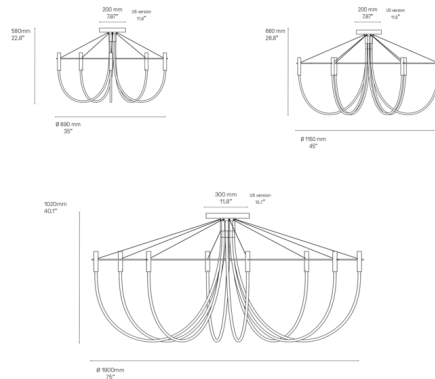

Shown in satin brass

CLICK TO VIEW PRODUCT

Notes: