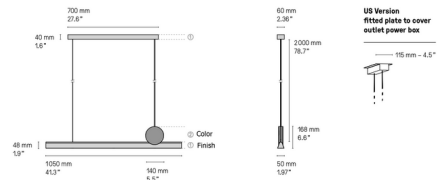

By CVL Luminaires

Description

The sleek Calee V5 Pendant is both minimal and statement-making. Composed of the simple forms of the line and circle, Calee's geometric silhouette will add a modern accent to any space. Note: Finish refers to the finish of the horizontal portion of the pendant and ceiling canopy. Color refers to the color of the circular accent on top of the pendant.

Shown in satin brass / satin graphite

Specifications

COLOR Satin Graphite
BODY FINISH Satin Brass
WATTAGE 24W
DIMMER Low Voltage Electronic
DIMENSIONS 41.3"L x 1.97"W x 6.6"H
INTEGRATED LED MODULE 1 x LED/24W/120V LED