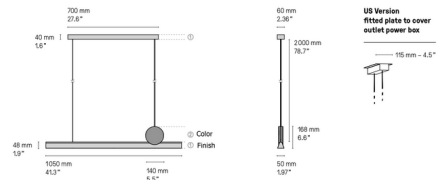

Description

The sleek Calee V5 Pendant is both minimal and statement-making. Composed of the simple forms of the line and circle, Calee's geometric silhouette will add a modern accent to any space. Note: Finish refers to the finish of the horizontal portion of the pendant and ceiling canopy. Color refers to the color of the circular accent on top of the pendant.

Shown in satin brass / satin graphite

Specifications

COLOR	Satin Graphite
BODY FINISH	Satin Brass
WATTAGE	24W
DIMMER	Low Voltage Electronic
DIMENSIONS	41.3"L x 1.97"W x 6.6"H
INTEGRATED LED MODULE	1 x LED/24W/120V LED