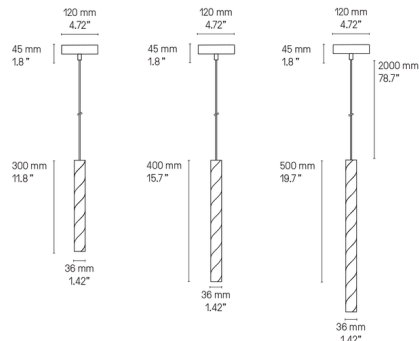

Lightology

lightology.com
866-954-4489
07-07-26

Project: _____

Company: _____

Location: _____ Fixture Type: _____

SPEC #: **CVL1456198**

Approved On: _____ Approved By: _____

Candy Pendant By CVL Luminaires

Description

The Candy Pendant was created to showcase CVL Luminaires' expertise in craftsmanship and shaping tubular brass structures. Candy features a pure, essential silhouette to express the purity of the metal, which is accented with a lacquered spiral in a complementary color wrapping around the tube like a candy cane.

Specifications

COLOR . . . . . N/A
BODY FINISH . . . . . Satin Graphite / Grey
WATTAGE 2W
DIMMER . . . . . Low Voltage Electronic
DIMENSIONS . . . . . 1.42"W x 11.8"H
INTEGRATED LED MODULE . . . . . 1 x LED/2W/120V LED

Technical Information

LAMP COLOR 2700K
LUMENS/WATT 165.50
LUMINOUS FLUX . . . . . 331 lumens

Shown in satin graphite / grey

CLICK TO VIEW PRODUCT

Notes: