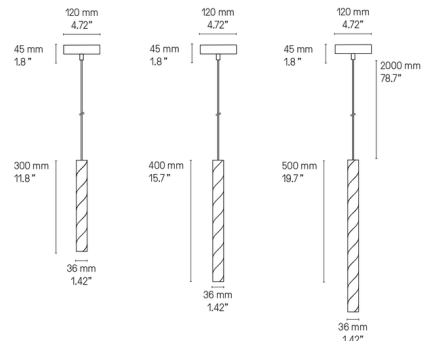

Lightology

lightology.com
866-954-4489
04-25-26

Project: _____

Company: _____

Location: _____ Fixture Type: _____

SPEC #: **CVL1456198**

Approved On: _____ Approved By: _____

Candy Pendant By CVL Luminaires

Description

The Candy Pendant was created to showcase CVL Luminaires' expertise in craftsmanship and shaping tubular brass structures. Candy features a pure, essential silhouette to express the purity of the metal, which is accented with a lacquered spiral in a complementary color wrapping around the tube like a candy cane.

Specifications

COLOR . . . . . N/A
BODY FINISH . . . . . Satin Graphite / Grey
WATTAGE 2W
DIMMER . . . . . Low Voltage Electronic
DIMENSIONS . . . . . 1.42"W x 11.8"H
INTEGRATED LED MODULE . . . . . 1 x LED/2W/120V LED

Technical Information

LAMP COLOR 2700K
LUMENS/WATT 165.50
LUMINOUS FLUX . . . . . 331 lumens

Shown in satin graphite / grey

CLICK TO VIEW PRODUCT

Notes: