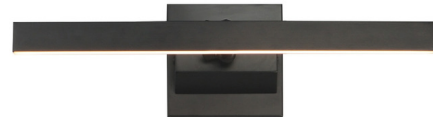

Lightology

lightology.com
866-954-4489
04-27-26

Project: _____

Company: _____

Location: _____ Fixture Type: _____

SPEC #: **ET21456294**

Approved On: _____ Approved By: _____

Pasha Picture Light

By Et2

Description

The Pasha Picture Light combines architectural lines with regal inspiration. Thin Trapezoid shades function as elevated task lighting or picture lighting. The arm from the back plate to the light source is extendable allowing you to position the strip of light housed in the metal shade closer or further in position while a pivoting gimbal at its joint allows you to rotate the light and direct its beam. Available in Gold and Black, these picture lights coordinate with many interior color schemes.

Specifications

COLOR . . . . . N/A
BODY FINISH . . . . . Black
WATTAGE 14W
DIMMER . . . . . Low Voltage Electronic
DIMENSIONS . . . . . 18.75"W x 5.5"H x 12"D
INTEGRATED LED MODULE . . . . . 1 x LED/14W/120-277V LED

Technical Information

LAMP LIFE . . . . . 30000 hours
COLOR RENDERING . . . . . 90 CRI
LAMP COLOR 3000K
LUMENS/WATT 71.43
LUMINOUS FLUX . . . . . 1000 lumens

Shown in black