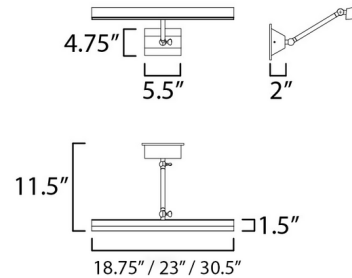

CLICK TO VIEW PRODUCT

Notes: