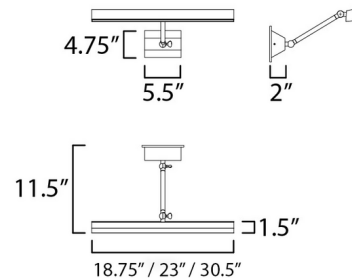

CLICK TO VIEW PRODUCT

Notes: