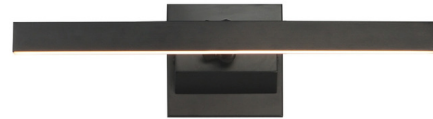

### Description

The Pasha Picture Light combines architectural lines with regal inspiration. Thin Trapezoid shades function as elevated task lighting or picture lighting. The arm from the back plate to the light source is extendable allowing you to position the strip of light housed in the metal shade closer or further in position while a pivoting gimbal at its joint allows you to rotate the light and direct its beam. Available in Gold and Black, these picture lights coordinate with many interior color schemes.

### Specifications

COLOR	N/A
BODY FINISH	Black
WATTAGE	14W
DIMMER	Low Voltage Electronic
DIMENSIONS	18.75"W x 5.5"H x 12"D
INTEGRATED LED MODULE	1 x LED/14W/120-277V LED

### Technical Information

LAMP LIFE	30000 hours
COLOR RENDERING	90 CRI
LAMP COLOR	3000K
LUMENS/WATT	71.43
LUMINOUS FLUX	1000 lumens

Shown in black

CLICK TO VIEW PRODUCT

Notes: