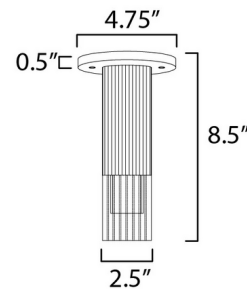

CLICK TO VIEW PRODUCT

Notes: