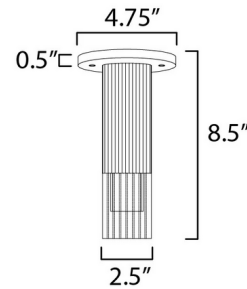

Description

A refined play of texture and proportion, the Reeds Semi Flush Ceiling Light juxtaposes vertically fluted aluminum housings with linear reeded glass tubes. Each form integrates frosted glass diffusers that soften the powerful LED illumination within. Universal dimming and commercial-grade drivers make it ideal for elevated residential, hospitality, or decorative commercial settings.

Shown in gold

Specifications

| | |
|-----------------------|------------------------|
| COLOR | N/A |
| BODY FINISH | Gold |
| WATTAGE | 5W |
| DIMMER | Low Voltage Electronic |
| DIMENSIONS | 2.5"W x 8.5"H |
| INTEGRATED LED MODULE | 1x LED/5W/120-277V LED |