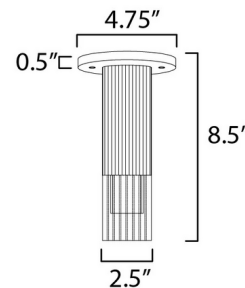

Specifications

| | |
|---------------|---------------------------|
| COLOR | N/A |
| BODY FINISH | Black |
| WATTAGE | 7W |
| DIMMER | Low Voltage Electronic |
| DIMENSIONS | 3.5"W x 9.25"H |
| BULB INCLUDED | 1 x MR16/GU10/7W/120V LED |

Technical Information

| | |
|-----------------|-------------|
| LAMP LIFE | 25000 hours |
| COLOR RENDERING | 90 CRI |
| LAMP COLOR | 3000K |
| LUMENS/WATT | 51.43 |
| LUMINOUS FLUX | 360 lumens |

Shown in black