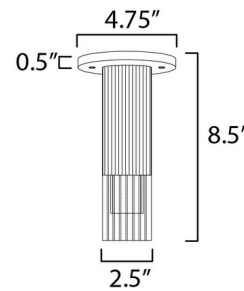

CLICK TO VIEW PRODUCT

Notes: