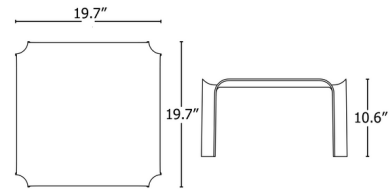

By Gubi

Description

The T877 Side Table features fluid contours and organic curves made of the polymer HiREK, a partially recycled material that is durable and UV-resistant with a smooth, high-gloss finish. The lightweight table can be easily moved from room to room, and it makes a particularly strong statement when grouped in a cluster of multiple tables.

Shown in violet ice

Specifications

COLOR	N/A
BODY FINISH	Violet Ice
WATTAGE	N/A
DIMMER	N/A
DIMENSIONS	21.46\"W x 12.2\"H x 21.46\"D
BULB	N/A
COUNTRY OF ORIGIN	Italy

CLICK TO VIEW PRODUCT

Notes: