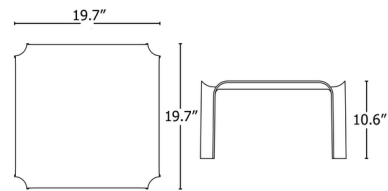

Description

The T877 Side Table features fluid contours and organic curves made of the polymer HiREK, a partially recycled material that is durable and UV-resistant with a smooth, high-gloss finish. The lightweight table can be easily moved from room to room, and it makes a particularly strong statement when grouped in a cluster of multiple tables.

Shown in violet ice

Specifications

COLOR	N/A
BODY FINISH	Violet Ice
WATTAGE	N/A
DIMMER	N/A
DIMENSIONS	21.46\"W x 12.2\"H x 21.46\"D
BULB	N/A
COUNTRY OF ORIGIN	Italy

CLICK TO VIEW PRODUCT

Notes: