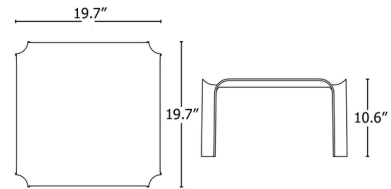

Description

The T877 Side Table features fluid contours and organic curves made of the polymer HiREK, a partially recycled material that is durable and UV-resistant with a smooth, high-gloss finish. The lightweight table can be easily moved from room to room, and it makes a particularly strong statement when grouped in a cluster of multiple tables.

Shown in violet ice

Specifications

COLOR	N/A
BODY FINISH	Violet Ice
WATTAGE	N/A
DIMMER	N/A
DIMENSIONS	21.46\"W x 12.2\"H x 21.46\"D
BULB	N/A
COUNTRY OF ORIGIN	Italy

CLICK TO VIEW PRODUCT

Notes: