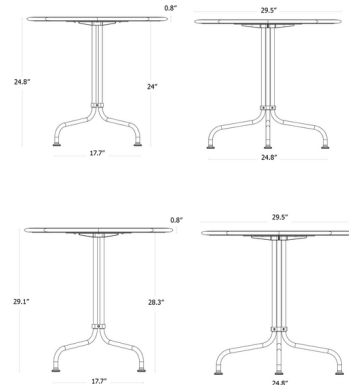

### Description

The Carmel Bistro Table uses the durability and unique character of single-fired stoneware to create a versatile and stylish outdoor table. The square tabletop with rounded edges is finished in a glossy glaze and features gentle curves for a playful expression. A streamlined, matte black metal base anchors the table and creates a striking color contrast. Suitable for indoor or outdoor use.

### Specifications

COLOR	Rock Red
BODY FINISH	Black
WATTAGE	N/A
DIMMER	N/A
DIMENSIONS	29.52"W x 29.1"H
BULB	N/A
COUNTRY OF ORIGIN	Italy

CLICK TO VIEW PRODUCT

Notes: