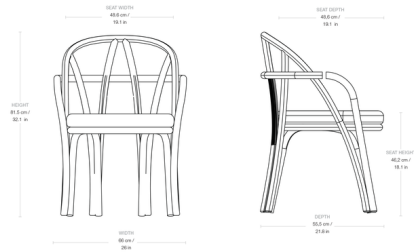

Lightology

lightology.com
866-954-4489
04-25-26

Project: _____

Company: _____

Location: _____ Fixture Type: _____

SPEC #: **GUB1456350**

Approved On: _____ Approved By: _____

Bistra Dining Armchair By Gubi

Description

Designed by Michele de Lucchi's architectural practice AMDL, the Bistra Dining Armchair offers a sculptural look with its steam-bent rattan structure. A modern take on the classic bistro chair, Bistra draws inspiration from the idea of organic growth, as seen in its sinuous curves and elegant use of negative space.

Shown in olive rattan / reales pattern 01

Specifications

COLOR	Reales Pattern 01
BODY FINISH	Olive Rattan
WATTAGE	N/A
DIMMER	N/A
DIMENSIONS	25.98"W x 32.1"H x 21.8"D
BULB	N/A
COUNTRY OF ORIGIN	Poland

CLICK TO VIEW PRODUCT