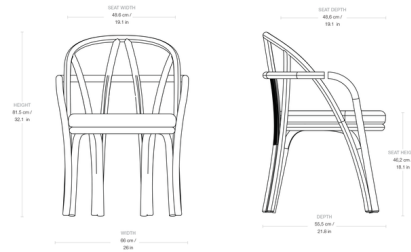

Description

Designed by Michele de Lucchi's architectural practice AMDL, the Bistra Dining Armchair offers a sculptural look with its steam-bent rattan structure. A modern take on the classic bistro chair, Bistra draws inspiration from the idea of organic growth, as seen in its sinuous curves and elegant use of negative space.

Shown in olive rattan / reales pattern 01

Specifications

COLOR	Reales Pattern 01
BODY FINISH	Olive Rattan
WATTAGE	N/A
DIMMER	N/A
DIMENSIONS	25.98"W x 32.1"H x 21.8"D
BULB	N/A
COUNTRY OF ORIGIN	Poland

CLICK TO VIEW PRODUCT