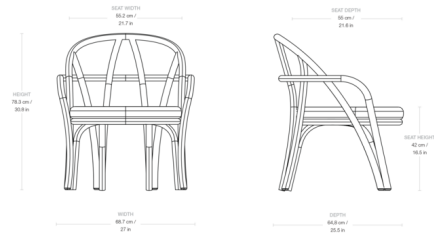

Specifications

COLOR	Fustagno 02
BODY FINISH	Natural Rattan
WATTAGE	N/A
DIMMER	N/A
DIMENSIONS	27"W x 30.8"H x 25.5"D
BULB	N/A
COUNTRY OF ORIGIN	Poland

CLICK TO VIEW PRODUCT

Notes: