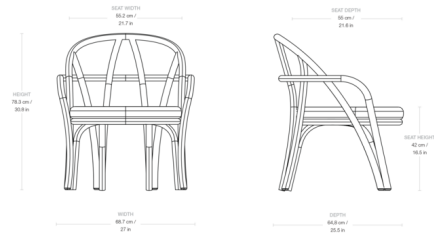

## Bistra Lounge Chair

By Gubi

### Specifications

COLOR	Fustagno 02
BODY FINISH	Natural Rattan
WATTAGE	N/A
DIMMER	N/A
DIMENSIONS	27"W x 30.8"H x 25.5"D
BULB	N/A
COUNTRY OF ORIGIN	Poland

CLICK TO VIEW PRODUCT

Notes: