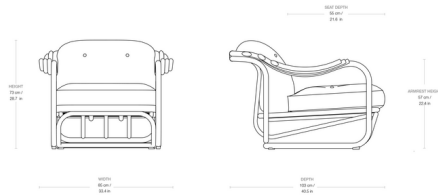

Description

The Poltrona Tria Lounge Chair blends the organic charm of rattan with meticulous ergonomic precision for both an elegant appearance and supreme comfort. The steam-bent rattan canes that compose the chair's frame are shaped and set into place by hand, displaying expert craftsmanship. Poltrona Tria takes its name from the three rattan rods that make up each armrest, which gracefully curve upwards to create a stunning wing-like effect. Plush seat and back cushions ensure that Poltrona Tria is as comfortable as it is stylish.

Shown in dark rattan / fustagno 06

Specifications

COLOR Fustagno 06
BODY FINISH Dark Rattan
WATTAGE N/A
DIMMER N/A
DIMENSIONS 33.46\"W x 28.74\"H x 40.55\"D
BULB N/A
COUNTRY OF ORIGIN Poland

CLICK TO VIEW PRODUCT