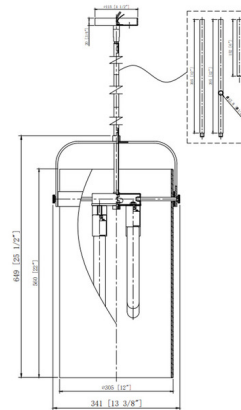

Description

The Pilaster 13 inch Mercury Pendant brings an elegant twist to your interior space. The industrial inspired frame is complemented with a dramatic glass cylinder that casts warm shadows across your room.

Specifications

COLOR Mercury
BODY FINISH Champagne Bronze
WATTAGE 68W
DIMMER Standard 120V
DIMENSIONS 13.38"W x 25.5"H
BULB NOT INCLUDED 4 x T9/Medium (E26)/17W/120V LED
COUNTRY OF ORIGIN China

Technical Information

PRODUCT DIMENSIONS Downrods: One 6" and Two 12" Included

Shown in champagne bronze / mercury

CLICK TO VIEW PRODUCT

Notes: