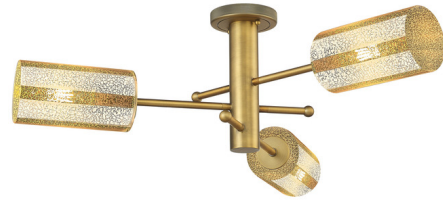

Lightology

lightology.com
866-954-4489
04-25-26

Project: _____

Company: _____

Location: _____ Fixture Type: _____

SPEC #: **INV1457971**

Approved On: _____ Approved By: _____

Crown Point Triple Semi Flush Ceiling Light By Innovations Lighting

Description

The Crown Point Triple Semi Flush Ceiling Light brings a modern sophistication to your interior space. The industrial inspired frame holds cylinders of glass, creating a captivating play of light and shadow throughout your room.

Shown in brushed brass / mercury

Specifications

COLOR Mercury
BODY FINISH Brushed Brass
WATTAGE 51W
DIMMER Standard 120V
DIMENSIONS 29.38"W x 10.13"H
BULB NOT INCLUDED 3 x T10/Medium (E26)/17W/120V LED
COUNTRY OF ORIGIN China