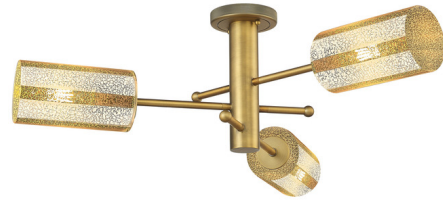

Lightology

lightology.com
866-954-4489
07-07-26

Project: _____

Company: _____

Location: _____ Fixture Type: _____

SPEC #: **INV1457971**

Approved On: _____ Approved By: _____

Crown Point Triple Semi Flush Ceiling Light By Innovations Lighting

Description

The Crown Point Triple Semi Flush Ceiling Light brings a modern sophistication to your interior space. The industrial inspired frame holds cylinders of glass, creating a captivating play of light and shadow throughout your room.

Shown in brushed brass / mercury

Specifications

COLOR Mercury
BODY FINISH Brushed Brass
WATTAGE 51W
DIMMER Standard 120V
DIMENSIONS 29.38"W x 10.13"H
BULB NOT INCLUDED 3 x T10/Medium (E26)/17W/120V LED
COUNTRY OF ORIGIN China