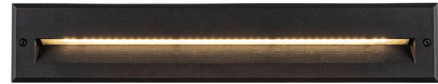

Lightology

lightology.com
866-954-4489
05-16-26

Project: _____

Company: _____

Location: _____ Fixture Type: _____

SPEC #: **KZC1458461**

Approved On: _____ Approved By: _____

Newport ER72420 Step Light By Kuzco Lighting

Description

The Newport ER72420 Step Light bring a classic look to your exterior space. The housing is designed to light an exterior or interior staircase or any other area that calls for a lighting from a concealed aperture. Requires either back-box ER72420-MBOX (Dry Location) or ER72420-CBOX (Wet Location), to use with this step light, sold separately below.

Specifications

COLOR N/A
BODY FINISH Black
WATTAGE 16W
DIMMER Low Voltage Electronic
DIMENSIONS 19.38"W x 3.63"H x 2.13"D
INTEGRATED LED MODULE 1 x LED/16W/120V LED
COUNTRY OF ORIGIN China

Technical Information

LAMP LIFE 50000 hours
COLOR RENDERING 90 CRI
LAMP COLOR 3000K
LUMENS/WATT 79.69
LUMINOUS FLUX 1275 lumens

Shown in black

CLICK TO VIEW PRODUCT

Notes: