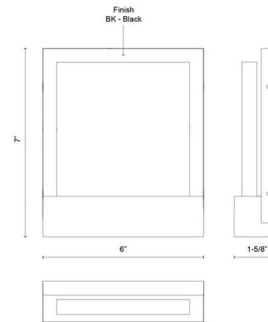

CLICK TO VIEW PRODUCT

Notes: