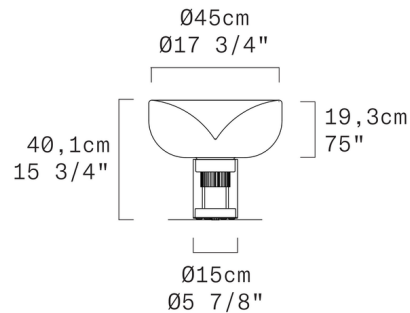

Shown in anodized aluminum / transparent / white spot

Specifications

COLOR Transparent / White Spot
 BODY FINISH Anodized Aluminum
 WATTAGE 14.3W
 DIMMER Included
 DIMENSIONS 17.75"W x 15.75"H
 INTEGRATED LED MODULE 1 x LED/14.3W/120V LED
 COUNTRY OF ORIGIN Italy