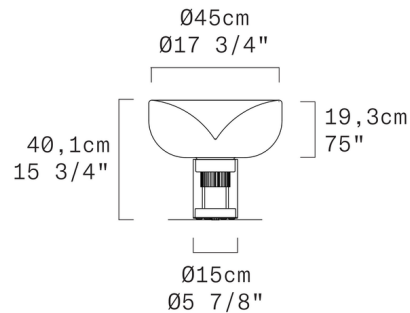

Shown in anodized aluminum / transparent / white spot

Specifications

COLOR Transparent / White Spot
BODY FINISH Anodized Aluminum
WATTAGE 14.3W
DIMMER Included
DIMENSIONS 17.75"W x 15.75"H
INTEGRATED LED MODULE 1 x LED/14.3W/120V LED
COUNTRY OF ORIGIN Italy