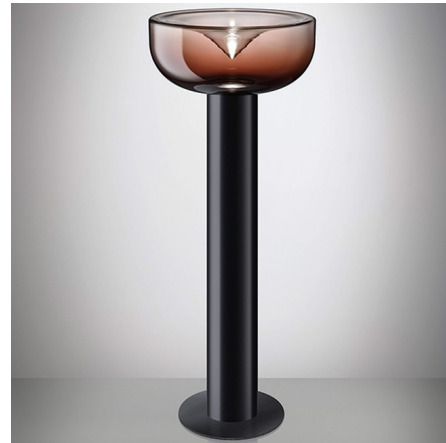

Lightology

lightology.com
866-954-4489
07-04-26

Project: _____

Company: _____

Location: _____ Fixture Type: _____

SPEC #: **LEU1458708**

Approved On: _____ Approved By: _____

Aella Floor Lamp

By Leucos

Description

The Aella Floor Lamp features a longer aluminum body making it stand out with an imposing majestic presence. Aella is the 'whirlwind' embodied by the dynamic movement captured in its handblown glass diffuser. Emanating from a single point, an evanescent light cone grows to create sinuous patterns and harmonic reflections. Dimmer on cord.

Shown in matte black / shaded burgundy

Specifications

COLOR Shaded Burgundy
BODY FINISH Matte Black
WATTAGE 14.3W
DIMMER Included
DIMENSIONS 17.75"W x 44.87"H
INTEGRATED LED MODULE 1 x LED/14.3W/120V LED
COUNTRY OF ORIGIN Italy