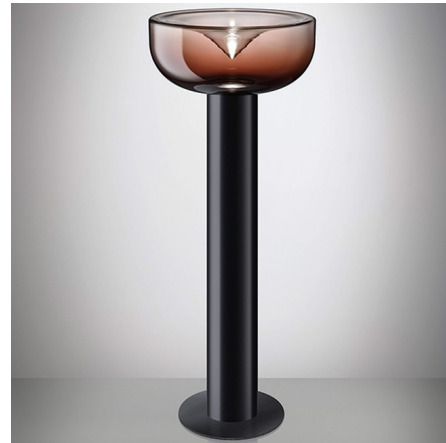

Lightology

lightology.com
866-954-4489
04-21-26

Project: _____

Company: _____

Location: _____ Fixture Type: _____

SPEC #: **LEU1458708**

Approved On: _____ Approved By: _____

Aella Floor Lamp

By Leucos

Description

The Aella Floor Lamp features a longer aluminum body making it stand out with an imposing majestic presence. Aella is the 'whirlwind' embodied by the dynamic movement captured in its handblown glass diffuser. Emanating from a single point, an evanescent light cone grows to create sinuous patterns and harmonic reflections. Dimmer on cord.

Shown in matte black / shaded burgundy

Specifications

COLOR Shaded Burgundy
BODY FINISH Matte Black
WATTAGE 14.3W
DIMMER Included
DIMENSIONS 17.75"W x 44.87"H
INTEGRATED LED MODULE 1 x LED/14.3W/120V LED
COUNTRY OF ORIGIN Italy