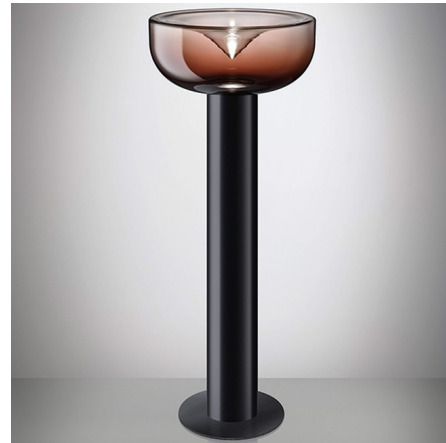

Lightology

lightology.com
866-954-4489
04-22-26

Project: _____

Company: _____

Location: _____ Fixture Type: _____

SPEC #: **LEU1458708**

Approved On: _____ Approved By: _____

Aella Floor Lamp

By Leucos

Description

The Aella Floor Lamp features a longer aluminum body making it stand out with an imposing majestic presence. Aella is the 'whirlwind' embodied by the dynamic movement captured in its handblown glass diffuser. Emanating from a single point, an evanescent light cone grows to create sinuous patterns and harmonic reflections. Dimmer on cord.

Shown in matte black / shaded burgundy

Specifications

COLOR Shaded Burgundy
BODY FINISH Matte Black
WATTAGE 14.3W
DIMMER Included
DIMENSIONS 17.75"W x 44.87"H
INTEGRATED LED MODULE 1 x LED/14.3W/120V LED
COUNTRY OF ORIGIN Italy