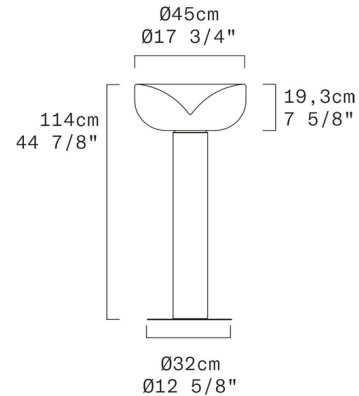

By Leucos

Description

The Aella Floor Lamp features a longer aluminum body making it stand out with an imposing majestic presence. Aella is the 'whirlwind' embodied by the dynamic movement captured in its handblown glass diffuser. Emanating from a single point, an evanescent light cone grows to create sinuous patterns and harmonic reflections. Dimmer on cord.

Shown in matte black / shaded burgundy

Specifications

COLOR Shaded Burgundy
BODY FINISH Matte Black
WATTAGE 14.3W
DIMMER Included
DIMENSIONS 17.75"W x 44.87"H
INTEGRATED LED MODULE 1 x LED/14.3W/120V LED
COUNTRY OF ORIGIN Italy