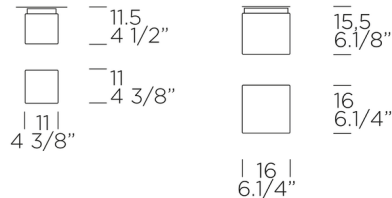

### Specifications

COLOR . . . . . Satin White  
BODY FINISH . . . . . Arctic Grey  
WATTAGE . . . . . 7W  
DIMMER . . . . . Low Voltage Electronic  
DIMENSIONS . . . . . 4.38"W x 4.5"H x 4.38"D  
INTEGRATED LED MODULE . . . . . 1 x LED/7W/120-277V LED  
COUNTRY OF ORIGIN . . . . . Italy