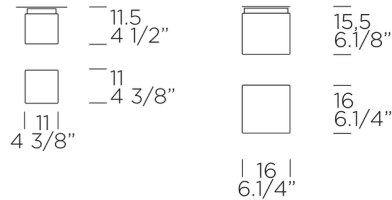

### Specifications

COLOR . . . . . Satin White  
BODY FINISH . . . . . Arctic Grey  
WATTAGE . . . . . 7W  
DIMMER . . . . . Low Voltage Electronic  
DIMENSIONS . . . . . 4.38"W x 4.5"H x 4.38"D  
INTEGRATED LED MODULE . . . . . 1 x LED/7W/120-277V LED  
COUNTRY OF ORIGIN . . . . . Italy