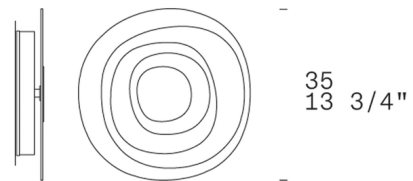

By Leucos

Description

Beta, designed by Paolo Franzin, plays with the nuances of its light source. Its simple stack of decorated glass forms reads as a beautiful off-white when turned off, but becomes a display of beautiful fading sand colors when illuminated. The result is something in between a functional lamp and a light sculpture.

Shown in satin steel / off white

Specifications

COLOR	Off White
BODY FINISH	Satin Steel
WATTAGE	10W
DIMMER	Low Voltage Electronic
DIMENSIONS	13.75"W x 13.75"H x 2.25"D
INTEGRATED LED MODULE	1 x LED/10W/120V LED
COUNTRY OF ORIGIN	Italy