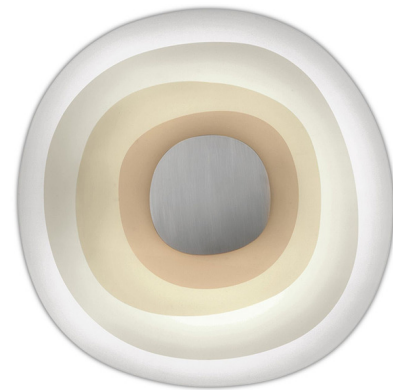

Lightology

lightology.com
866-954-4489
07-03-26

Project: _____
 Company: _____
 Location: _____ Fixture Type: _____
 SPEC #: **LEU1458747**
 Approved On: _____ Approved By: _____

Beta Wall / Ceiling Light

By Leucos

Description

Beta, designed by Paolo Franzin, plays with the nuances of its light source. Its simple stack of decorated glass forms reads as a beautiful off-white when turned off, but becomes a display of beautiful fading sand colors when illuminated. The result is something in between a functional lamp and a light sculpture.

Shown in satin steel / off white

Specifications

COLOR	Off White
BODY FINISH	Satin Steel
WATTAGE	10W
DIMMER	Low Voltage Electronic
DIMENSIONS	13.75"W x 13.75"H x 2.25"D
INTEGRATED LED MODULE	1 x LED/10W/120V LED
COUNTRY OF ORIGIN	Italy

Technical Information

COLOR RENDERING	90 CRI
LAMP COLOR	3000K
LUMENS/WATT	144.60
LUMINOUS FLUX	1446 lumens

CLICK TO VIEW PRODUCT

Notes: