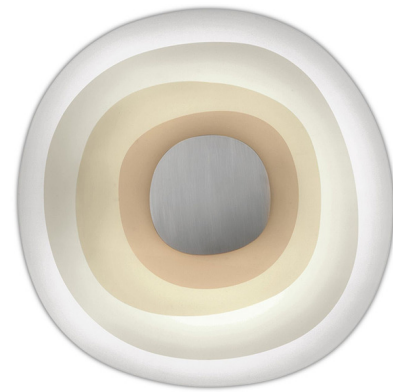

## Beta Wall / Ceiling Light

By Leucos

### Description

Beta, designed by Paolo Franzin, plays with the nuances of its light source. Its simple stack of decorated glass forms reads as a beautiful off-white when turned off, but becomes a display of beautiful fading sand colors when illuminated. The result is something in between a functional lamp and a light sculpture.

Shown in satin steel / off white

### Specifications

COLOR . . . . . Off White  
BODY FINISH . . . . . Satin Steel  
WATTAGE . . . . . 10W  
DIMMER . . . . . Low Voltage Electronic  
DIMENSIONS . . . . . 13.75"W x 13.75"H x 2.25"D  
INTEGRATED LED MODULE . . . . . 1 x LED/10W/120V LED  
COUNTRY OF ORIGIN . . . . . Italy