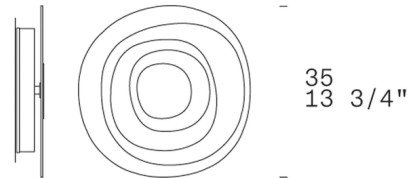

### Specifications

COLOR . . . . . Off White  
BODY FINISH . . . . . Satin Steel  
WATTAGE . . . . . 10W  
DIMMER . . . . . Low Voltage Electronic  
DIMENSIONS . . . . . 13.75"W x 13.75"H x 2.25"D  
INTEGRATED LED MODULE . . . . . 1 x LED/10W/120V LED  
COUNTRY OF ORIGIN . . . . . Italy