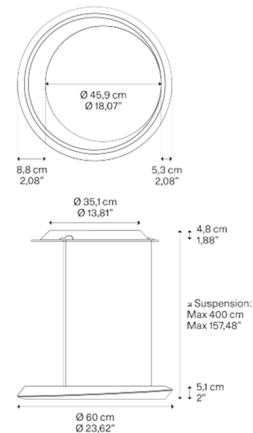

### Specifications

COLOR . . . . . Matte White  
BODY FINISH . . . . . White  
WATTAGE . . . . . 32W  
DIMMER . . . . . Standard 120V  
DIMENSIONS . . . . . 23.62"W x 2"H  
INTEGRATED LED MODULE . . . . . 1 x LED/32W/120V LED