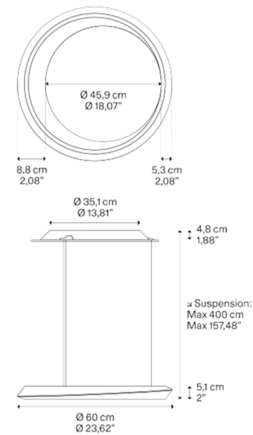

### Specifications

COLOR . . . . . Matte White  
BODY FINISH . . . . . White  
WATTAGE . . . . . 32W  
DIMMER . . . . . Standard 120V  
DIMENSIONS . . . . . 23.62"W x 2"H  
INTEGRATED LED MODULE . . . . . 1 x LED/32W/120V LED