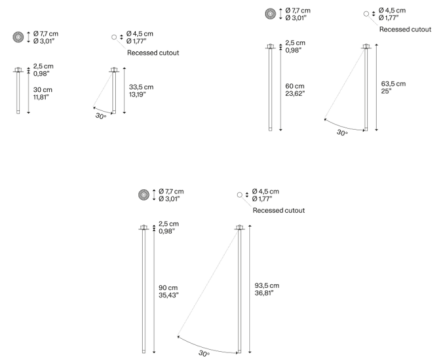

Lightology

lightology.com
866-954-4489
04-08-26

Project: _____

Company: _____

Location: _____ Fixture Type: _____

SPEC #: **SID1458786**

Approved On: _____ Approved By: _____

A-Tube Nano Swing Ceiling Light

By LODES

Description

The A-Tube Nano Swing Ceiling Light features an ultra-slim silhouette that can define its surrounding atmosphere with an elegant, minimalistic touch. The sleek tubular fixture is capped with an acrylic diffuser with LED light source at its tip, creating the illusion of point of light floating in air. A-Tube Nano Swing possesses a recessed ceiling canopy in Matte Black or White, which allows the fixture to be angled up to 30 degrees to emphasize specific details or create a scenic composition of multiple fixtures. Note: Requires remote driver, sold separately. A single driver can power up to six A-Tube Nano Swing lights. While the lamp is straightforward and functional when installed individually, it can also create a dazzling display when grouped together at varying heights.

Specifications

COLOR . . . . . Matte Champagne
BODY FINISH . . . . . Matte Black
WATTAGE 3W
DIMMER . . . . . Standard 120V
DIMENSIONS . . . . . 3.01"W x 11.81"H
INTEGRATED LED MODULE . . . . . 1 x LED/3W/120V LED

Technical Information

COLOR RENDERING . . . . . 90 CRI
LAMP COLOR 2700K
LUMENS/WATT 150.00
LUMINOUS FLUX . . . . . 450 lumens

CLICK TO VIEW PRODUCT

Notes: