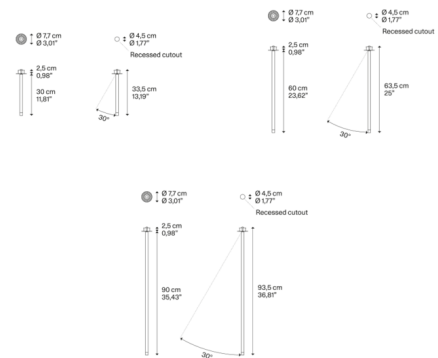

Lightology

lightology.com
866-954-4489
05-24-26

Project: _____
Company: _____
Location: _____ Fixture Type: _____
SPEC #: **SID1458786**
Approved On: _____ Approved By: _____

A-Tube Nano Swing Ceiling Light

By LODES

Description

The A-Tube Nano Swing Ceiling Light features an ultra-slim silhouette that can define its surrounding atmosphere with an elegant, minimalistic touch. The sleek tubular fixture is capped with an acrylic diffuser with LED light source at its tip, creating the illusion of point of light floating in air. A-Tube Nano Swing possesses a recessed ceiling canopy in Matte Black or White, which allows the fixture to be angled up to 30 degrees to emphasize specific details or create a scenic composition of multiple fixtures. Note: Requires remote driver, sold separately. A single driver can power up to six A-Tube Nano Swing lights. While the lamp is straightforward and functional when installed individually, it can also create a dazzling display when grouped together at varying heights.

Specifications

COLOR . . . . . Matte Champagne
BODY FINISH . . . . . Matte Black
WATTAGE 3W
DIMMER . . . . . Standard 120V
DIMENSIONS . . . . . 3.01"W x 11.81"H
INTEGRATED LED MODULE . . . . . 1 x LED/3W/120V LED

Technical Information

COLOR RENDERING . . . . . 90 CRI
LAMP COLOR 2700K
LUMENS/WATT 150.00
LUMINOUS FLUX . . . . . 450 lumens

CLICK TO VIEW PRODUCT

Notes: