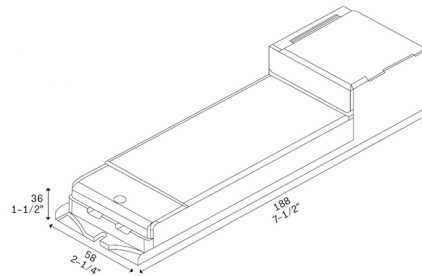

Specifications

COLOR	N/A
BODY FINISH	N/A
WATTAGE	40W
DIMMER	Low Voltage Electronic
DIMENSIONS	7.5"L x 2.25"W x 1.5"H
BULB	N/A

CLICK TO VIEW PRODUCT

Notes: