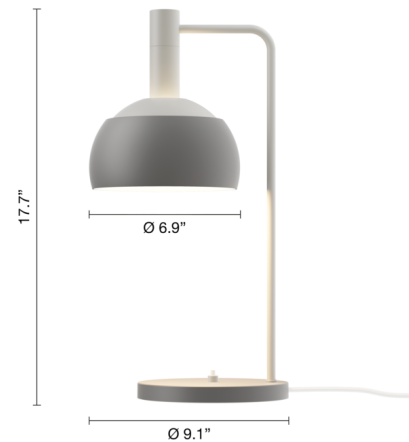

By Louis Poulsen

Description

Originally conceived in 1963, the FJ Elements Pendant is one of the few light fixtures designed by renowned Danish architect and furniture designer Finn Juhl. The lamp features a domed upper shade with an adjustable lower shade that can be tilted to control the direction of the light. A slim angled stem and round base complete the look. On/off switch located on base.

Specifications

COLOR N/A
BODY FINISH Original Grey
WATTAGE 4W
DIMMER N/A
DIMENSIONS 9.09"W x 17.67"H x 6.9"D
BULB NOT INCLUDED 1 x G16.5/Candelabra (E12)/4W/120V LED

Technical Information

PRODUCT DIMENSIONS Cord Length: 108"

Shown in original grey

CLICK TO VIEW PRODUCT

Notes: