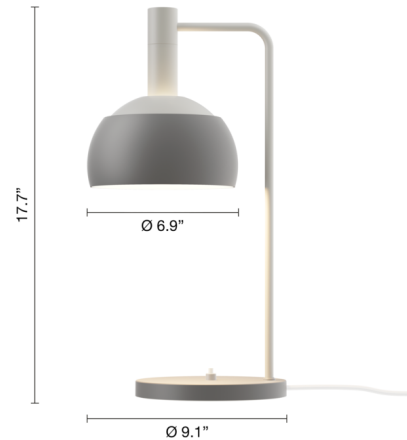

### Description

Originally conceived in 1963, the FJ Elements Pendant is one of the few light fixtures designed by renowned Danish architect and furniture designer Finn Juhl. The lamp features a domed upper shade with an adjustable lower shade that can be tilted to control the direction of the light. A slim angled stem and round base complete the look. On/off switch located on base.

### Specifications

COLOR . . . . . N/A  
BODY FINISH . . . . . Original Grey  
WATTAGE . . . . . 4W  
DIMMER . . . . . N/A  
DIMENSIONS . . . . . 9.09"W x 17.67"H x 6.9"D  
BULB NOT INCLUDED . . . . . 1 x G16.5/Candelabra (E12)/4W/120V LED

### Technical Information

PRODUCT DIMENSIONS . . . . . Cord Length: 108"

Shown in original grey

CLICK TO VIEW PRODUCT

Notes: