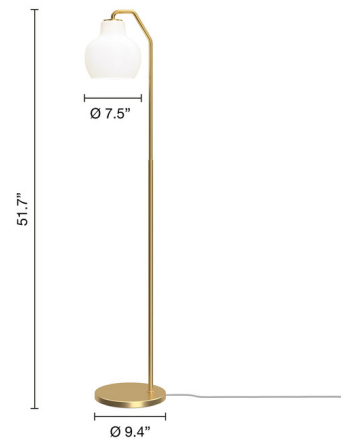

### Description

The VL Ring Crown Floor Lamp pays homage to Vilhelm Lauritzen's 1940s designs, which were created for use in the Danish Broadcasting House in Copenhagen. The lamp brings a distinct and authentic touch to stylish interiors, as well as a warm light to softly illuminate contemporary living. It is made of untreated, Polished Brass and glossy, triple-layered, mouth-blown Opal glass. On/off footswitch on cord.

### Specifications

COLOR	Opal
BODY FINISH	Lacquered Brass
WATTAGE	6W
DIMMER	N/A
DIMENSIONS	9.4"W x 51.7"H
BULB NOT INCLUDED	1 x A19/Medium (E26)/6W/120V LED

### Technical Information

PRODUCT DIMENSIONS	Cord Length: 144"
--------------------	-------------------

Shown in lacquered brass / opal

CLICK TO VIEW PRODUCT

Notes: