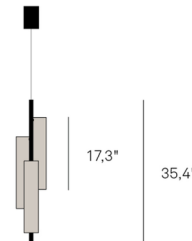

CLICK TO VIEW PRODUCT

Notes: