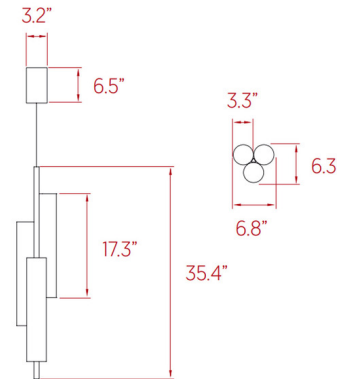

Specifications

COLOR	Ivory White
BODY FINISH	Matte Black
WATTAGE	45W
DIMMER	Low Voltage Electronic
DIMENSIONS	51.9"L x 6.8"W x 35.4"H x 6.3"D
INTEGRATED LED MODULE	3 x LED/15W/120-277V LED
COUNTRY OF ORIGIN	Spain

Technical Information

PRODUCT DIMENSIONS	Adjustable Cable Length: 98"
LAMP LIFE	50000 hours
COLOR RENDERING	90 CRI
LAMP COLOR	2700K
LUMENS/WATT	60.93
LUMINOUS FLUX	914 lumens

Shown in matte black / ivory white