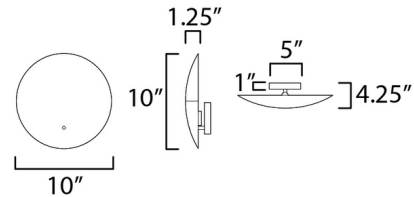

Shown in weathered brass

Specifications

COLOR	N/A
BODY FINISH	Weathered Brass
WATTAGE	7W
DIMMER	Standard 120V
DIMENSIONS	10"W x 10"H x 4.25"D
BULB NOT INCLUDED	1 x A19/Medium (E26)/7W/120V LED
COUNTRY OF ORIGIN	India