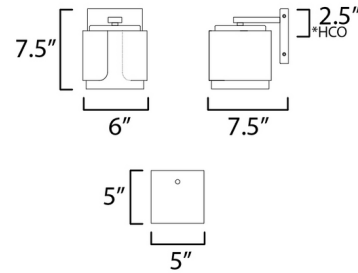

Shown in black / walnut / satin white

Specifications

COLOR Satin White
BODY FINISH Black / Walnut
WATTAGE 9W
DIMMER Low Voltage Electronic
DIMENSIONS 6"W x 7.5"H x 7.5"D
BULB NOT INCLUDED 1 x A19/Medium (E26)/9W/120V LED