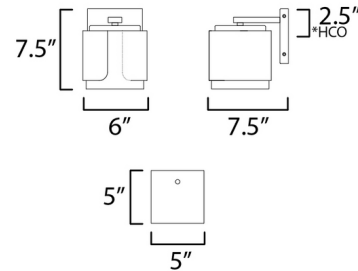

Shown in black / walnut / satin white

Specifications

COLOR Satin White
BODY FINISH Black / Walnut
WATTAGE 9W
DIMMER Low Voltage Electronic
DIMENSIONS 6"W x 7.5"H x 7.5"D
BULB NOT INCLUDED 1 x A19/Medium (E26)/9W/120V LED