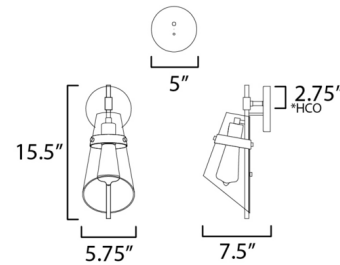

Shown in dark bronze / antique brass / clear seedy

\*Height from center of outlet to the top of the fixture

### Specifications

COLOR . . . . . Clear Seedy  
BODY FINISH . . . . . Dark Bronze / Antique Brass  
WATTAGE . . . . . 9W  
DIMMER . . . . . Low Voltage Electronic  
DIMENSIONS . . . . . 5.75"W x 15.5"H x 7.5"D  
BULB NOT INCLUDED . . . . . 1 x Edison ST-Shape/Medium (E26)/9W/120V LED