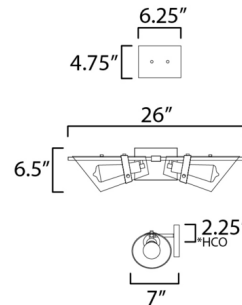

By Maxim Lighting

Description

Architectural and effortlessly striking, the Finch Double Wall Sconce reimagines classic forms through a modern lens. Tapered cones of clear seedy glass are precision-cut on a diagonal slant, creating dynamic lines that shift with perspective. The framework is accented with subtle Antique Brass fasteners, grounding the design with a warm, tailored contrast. Finch brings visual movement and sculptural presence to transitional and contemporary spaces alike.

Shown in dark bronze / antique brass / clear seedy

*Height from center of outlet to the top of the fixture

Specifications

COLOR Clear Seedy
BODY FINISH Dark Bronze / Antique Brass
WATTAGE 18W
DIMMER Low Voltage Electronic
DIMENSIONS 26"W x 6.5"H x 7"D
BULB NOT INCLUDED 2 x Edison ST-Shape/Medium (E26)/9W/120V LED