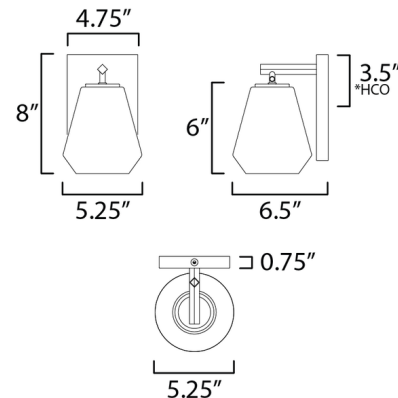

## Geode Wall Sconce By Maxim Lighting

### Description

Crystalline clarity meets modern structure in the Geode Wall Sconce. Inspired by the faceted symmetry of natural mineral formations, each clear glass shade is cut in an angular form that plays with light and shadow. The bold, geometric silhouette feels effortlessly architectural -- elevated further by subtle industrial notes like knurled screw collars and diamond shaped tubing on bath configurations. Offered in a range of finishes, Geode brings sculptural interest to kitchens, bathrooms, and dining rooms as well as statement-making entryways. Can be mounted up or down.

### Specifications

COLOR . . . . . Clear  
BODY FINISH . . . . . Natural Aged Brass  
WATTAGE . . . . . 9W  
DIMMER . . . . . Low Voltage Electronic  
DIMENSIONS . . . . . 5.25"W x 8"H x 6.5"D  
BULB NOT INCLUDED . . . . . 1 x Edison ST-Shape/Medium (E26)/9W/120V LED