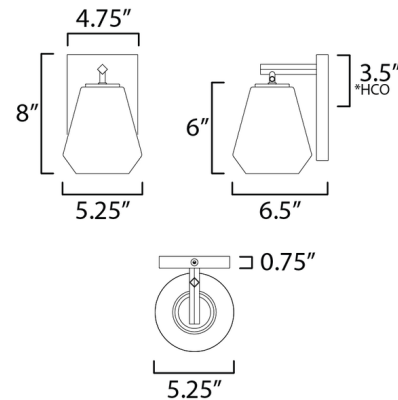

## Geode Wall Sconce By Maxim Lighting

### Description

Crystalline clarity meets modern structure in the Geode Wall Sconce. Inspired by the faceted symmetry of natural mineral formations, each clear glass shade is cut in an angular form that plays with light and shadow. The bold, geometric silhouette feels effortlessly architectural -- elevated further by subtle industrial notes like knurled screw collars and diamond shaped tubing on bath configurations. Offered in a range of finishes, Geode brings sculptural interest to kitchens, bathrooms, and dining rooms as well as statement-making entryways. Can be mounted up or down.

### Specifications

COLOR	Clear
BODY FINISH	Natural Aged Brass
WATTAGE	9W
DIMMER	Low Voltage Electronic
DIMENSIONS	5.25"W x 8"H x 6.5"D
BULB NOT INCLUDED	1 x Edison ST-Shape/Medium (E26)/9W/120V LED

CLICK TO VIEW PRODUCT