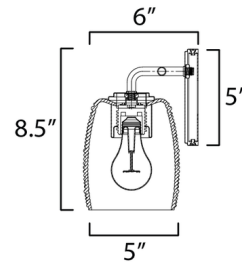

### Specifications

COLOR . . . . . Clear Ribbed  
BODY FINISH . . . . . Natural Aged Brass  
WATTAGE . . . . . 9W  
DIMMER . . . . . Low Voltage Electronic  
DIMENSIONS . . . . . 5"W x 8.5"H x 6"D  
BULB NOT INCLUDED . . . . . 1 x Edison ST-Shape/Medium (E26)/9W/120V LED