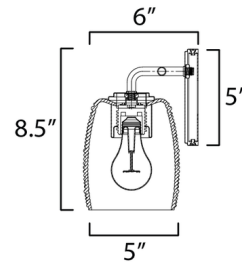

Lightology

lightology.com
866-954-4489
04-17-26

Project: _____

Company: _____

Location: _____ Fixture Type: _____

SPEC #: **MAX1458976**

Approved On: _____ Approved By: _____

Honey Wall Sconce By Maxim Lighting

Description

Warm and subtly nostalgic, the Honey Wall Sconce draws inspiration from vintage honey jars and the familiar grooves of wooden dippers. Delicate ribbing on the clear glass shades plays with the light, creating gentle refractions that echo the soft sweetness of its namesake. The frame brings an inviting glow that suits both traditional and contemporary settings. Honey lends an effortless charm to vanities, powder rooms, or anywhere you want a little golden-hour warmth--any time of day. Can be mounted up or down.

Specifications

COLOR . . . . . Clear Ribbed
BODY FINISH . . . . . Natural Aged Brass
WATTAGE 9W
DIMMER . . . . . Low Voltage Electronic
DIMENSIONS . . . . . 5"W x 8.5"H x 6"D
BULB NOT INCLUDED . . . . . 1 x Edison ST-Shape/Medium (E26)/9W/120V LED

CLICK TO VIEW PRODUCT

Notes: