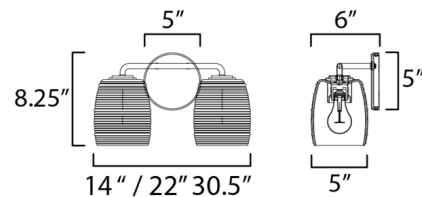

Shown in natural aged brass / clear ribbed

Specifications

COLOR Clear Ribbed
BODY FINISH Natural Aged Brass
WATTAGE 18W
DIMMER Low Voltage Electronic
DIMENSIONS 14"W x 8.25"H x 6"D
BULB NOT INCLUDED 2 x Edison ST-Shape/Medium (E26)/9W/120V LED