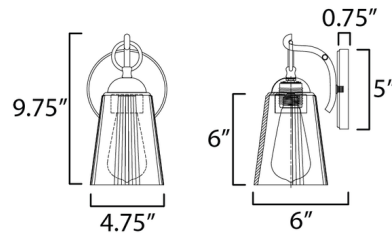

Description

Inspired by the rugged charm of the American West, the Jackson Hole Wall Sconce brings an elevated rustic sensibility to bath and vanity spaces. Tapered clear glass shades, subtly fluted with a vertical stripe detail, soften and refract light while reducing glare--adding a refined touch to their sculptural form. Each shade is anchored by a circular ring finial and gracefully suspended from an overhanging arm, evoking classic lantern motifs with a modern update. The result is a timeless design that bridges traditional character with relaxed, mountain-inspired style. Can be mounted up or down.

Shown in black / clear

Specifications

COLOR	Clear
BODY FINISH	Black
WATTAGE	9W
DIMMER	Low Voltage Electronic
DIMENSIONS	5"W x 9.75"H x 6"D
BULB NOT INCLUDED	1 x A19/Medium (E26)/9W/120V LED

CLICK TO VIEW PRODUCT