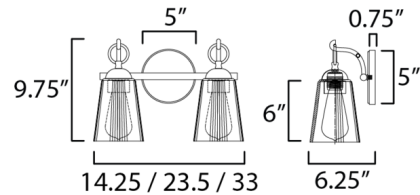

Shown in black / clear

Specifications

COLOR Clear
BODY FINISH Black
WATTAGE 18W
DIMMER Low Voltage Electronic
DIMENSIONS 14.25"W x 9.75"H x 6.25"D
BULB NOT INCLUDED 2 x A19/Medium (E26)/9W/120V LED

CLICK TO VIEW PRODUCT