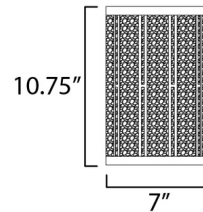

Lightology

lightology.com
866-954-4489
04-25-26

Project: _____

Company: _____

Location: _____ Fixture Type: _____

SPEC #: **MAX1458982**

Approved On: _____ Approved By: _____

Miramar Mini Wall Sconce By Maxim Lighting

Description

Classic in form and evoking the sea, laminae of Capiz shell are framed in paneled drum shapes with the Miramar Mini Wall Sconce. The finish refines the coastal elements and complements the warm glow from behind the translucent panels. The collection offers a sophisticated approach to coastal design.

Shown in natural aged brass / capiz

Specifications

COLOR Capiz
BODY FINISH Natural Aged Brass
WATTAGE 7W
DIMMER Low Voltage Electronic
DIMENSIONS 7"W x 10.75"H x 4"D
BULB NOT INCLUDED 1 x B10/Candelabra (E12)/7W/120V LED