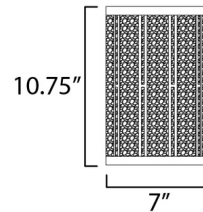

Description

Classic in form and evoking the sea, laminae of Capiz shell are framed in paneled drum shapes with the Miramar Mini Wall Sconce. The finish refines the coastal elements and complements the warm glow from behind the translucent panels. The collection offers a sophisticated approach to coastal design.

Shown in natural aged brass / capiz

Specifications

COLOR	Capiz
BODY FINISH	Natural Aged Brass
WATTAGE	7W
DIMMER	Low Voltage Electronic
DIMENSIONS	7"W x 10.75"H x 4"D
BULB NOT INCLUDED	1 x B10/Candelabra (E12)/7W/120V LED