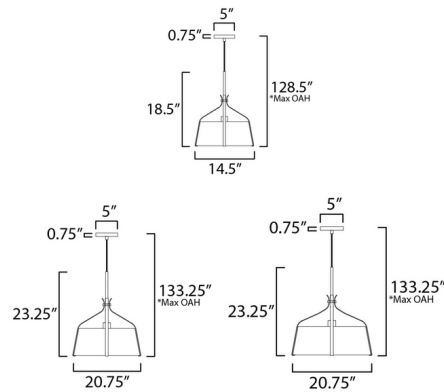

Shown in dark bronze / oatmeal

*max overall height

Specifications

COLOR	N/A
BODY FINISH	Dark Bronze / Oatmeal
WATTAGE	9W
DIMMER	Low Voltage Electronic
DIMENSIONS	14.5"W x 18.5"H
BULB NOT INCLUDED	1 x A19/Medium (E26)/9W/120V LED

Technical Information

PRODUCT DIMENSIONS	Canopy: 5in W X 0.75in H X 5in L
--------------------	----------------------------------

CLICK TO VIEW PRODUCT

Notes: