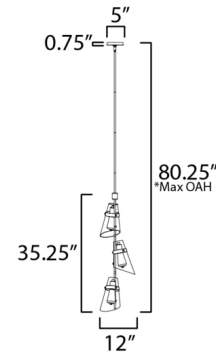

Lightology

lightology.com
866-954-4489
04-25-26

Project: _____

Company: _____

Location: _____ Fixture Type: _____

SPEC #: **MAX1458998**

Approved On: _____ Approved By: _____

Finch Pendant By Maxim Lighting

Description

Architectural and effortlessly striking, the Finch Pendant reimagines classic forms through a modern lens. Tapered cones of clear seedy glass are precision-cut on a diagonal slant, creating dynamic lines that shift with perspective. The framework is accented with subtle Antique Brass fasteners, grounding the design with a warm, tailored contrast. Finch brings visual movement and sculptural presence to transitional and contemporary spaces alike.

Shown in dark bronze / antique brass / clear seedy

*max overall height

Specifications

COLOR Clear Seedy
BODY FINISH Dark Bronze / Antique Brass
WATTAGE 27W
DIMMER Low Voltage Electronic
DIMENSIONS 12"W x 35.25"H
BULB NOT INCLUDED 3 x Edison ST-Shape/Medium (E26)/9W/120V LED