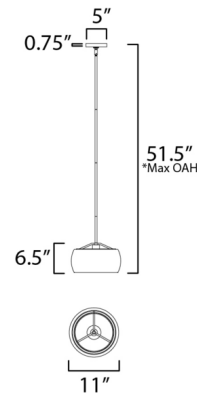

Shown in black / glossy white

*max overall height

Specifications

COLOR	Glossy White
BODY FINISH	Black
WATTAGE	9W
DIMMER	Low Voltage Electronic
DIMENSIONS	11"W x 6.5"H
BULB NOT INCLUDED	1 x A19/Medium (E26)/9W/120V LED

Technical Information

PRODUCT DIMENSIONS Min/Max Overall Height: 15.5" / 51.5"

CLICK TO VIEW PRODUCT

Notes: