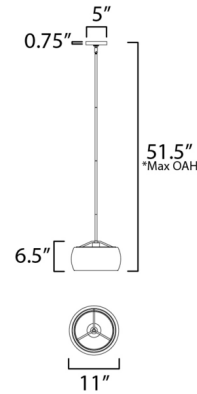

Shown in black / glossy white

\*max overall height

### Specifications

COLOR	Glossy White
BODY FINISH	Black
WATTAGE	9W
DIMMER	Low Voltage Electronic
DIMENSIONS	11"W x 6.5"H
BULB NOT INCLUDED	1 x A19/Medium (E26)/9W/120V LED

### Technical Information

PRODUCT DIMENSIONS . . . . . Min/Max Overall Height: 15.5" / 51.5"

CLICK TO VIEW PRODUCT

Notes: