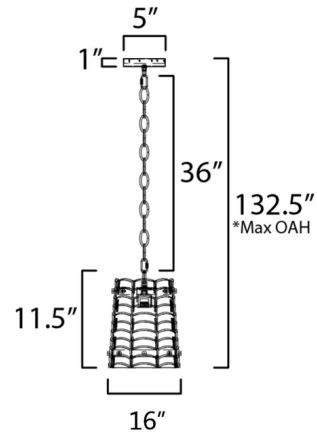

Specifications

COLOR Clear
 BODY FINISH Bronze
 WATTAGE 9W
 DIMMER Standard 120V
 DIMENSIONS 16"W x 11.5"H
 BULB NOT INCLUDED 1 x Edison ST-Shape/Medium (E26)/9W/120V LED

Shown in bronze / clear

CLICK TO VIEW PRODUCT