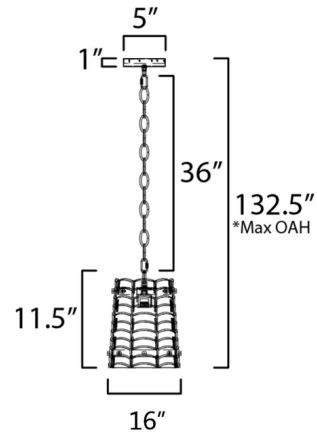

CLICK TO VIEW PRODUCT

Notes: