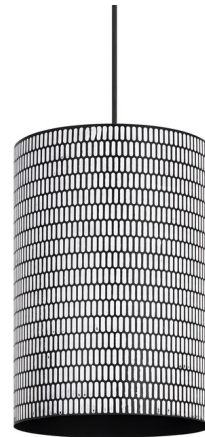

Lightology

lightology.com
866-954-4489
04-25-26

Project: _____

Company: _____

Location: _____ Fixture Type: _____

SPEC #: **MAX1459029**

Approved On: _____ Approved By: _____

Shaka Pendant By Maxim Lighting

Description

With bold geometry and a globally inspired edge, the Shaka Pendant makes a statement in simplicity. Each cylindrical drum shade is hand-finished in hammered metal, etched with an elongated oval pattern that adds visual rhythm and soft texture. The light casts downward in warm tones made even more distinct by your choice of finish. Available in multiple pendant sizes, the collection brings a refined, sculptural element to modern interiors.

Shown in black and white

Specifications

| | |
|-------------------|-----------------------------------|
| COLOR | N/A |
| BODY FINISH | Black and White |
| WATTAGE | 17W |
| DIMMER | Low Voltage Electronic |
| DIMENSIONS | 14.25"W x 21"H |
| BULB NOT INCLUDED | 1 x A19/Medium (E26)/17W/120V LED |

Technical Information

| | |
|--------------------|----------------------------------|
| PRODUCT DIMENSIONS | Canopy: 5in W x 0.75in H x 5in L |
|--------------------|----------------------------------|