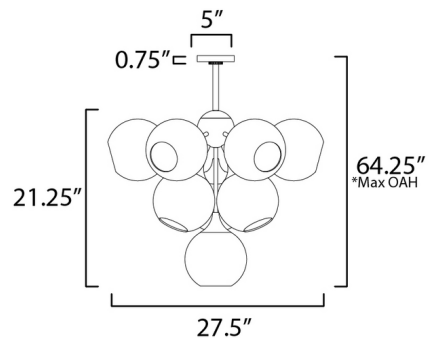

CLICK TO VIEW PRODUCT