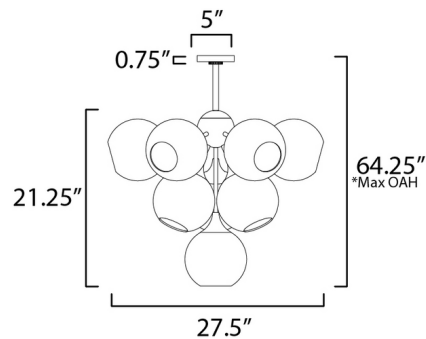

Description

Featuring a swirling white Marble Glass globe that encases the light source, the shades of the Neve Multi-Light Pendant are reminiscent of snowglobes. The collection provides a wonderfully wintry composition that is timelessly elegant and effortlessly sophisticated.

Shown in polished chrome / marble glass

Specifications

COLOR	Marble Glass
BODY FINISH	Polished Chrome
WATTAGE	90W
DIMMER	Low Voltage Electronic
DIMENSIONS	27.5"W x 21.25"H
BULB NOT INCLUDED	10 x A19/Medium (E26)/9W/120V LED