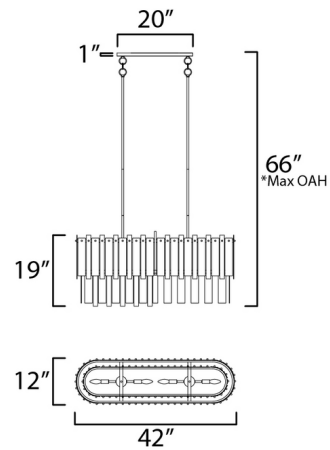

## Warren Linear Pendant

By Maxim Lighting

### Description

Gracefully flowing molten glass panels with uniquely organic aesthetic encircle rings of rich Darkened Bronze metal or hand-applied Gold Leaf. The Warren Linear Pendant is a refined interpretation of tiered glass pendants that exudes warmth and elegance, effortlessly blending a moody ambiance with timeless contemporary charm.

### Specifications

COLOR	Clear
BODY FINISH	Gold Leaf
WATTAGE	72W
DIMMER	Low Voltage Electronic
DIMENSIONS	42"L x 12"W x 19"H
BULB NOT INCLUDED	8 x B10/Candelabra (E12)/9W/120V LED

CLICK TO VIEW PRODUCT

Notes: