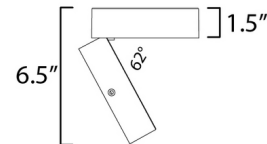

Description

The Swinger Outdoor Ceiling Spot Light is recessed within its cylindrical house, along with an extending arm transforms this surface mounted light fixture into an adjustable spotlight. Simply unthread the top half along the seam to extend the frame length and swing the fixture into position. Twist the lens on the face of this fixture to adjust its beam angle spread. Available in Black and White and two apertures that include a mud-in ring for an even cleaner installation.

Shown in black

Specifications

COLOR	N/A
BODY FINISH	Black
WATTAGE	12W
DIMMER	Low Voltage Electronic
DIMENSIONS	5"W x 2.75"H
INTEGRATED LED MODULE	1 x LED/12W/120-277V LED

Technical Information

LAMP LIFE	25000 hours
COLOR RENDERING	90 CRI
LAMP COLOR	3000K
LUMENS/WATT	89.17
LUMINOUS FLUX	1070 lumens