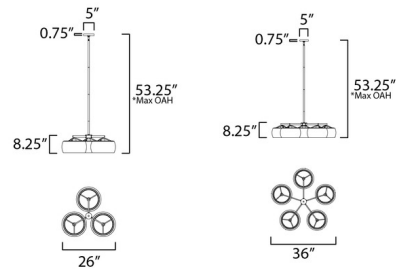

Shown in black / glossy white

Specifications

COLOR Glossy White
BODY FINISH Black
WATTAGE 27W
DIMMER Low Voltage Electronic
DIMENSIONS 26"W x 8.25"H
BULB NOT INCLUDED 3 x A19/Medium (E26)/9W/120V LED

Technical Information

PRODUCT DIMENSIONS Canopy: 5in W x 0.75in H x 5in L

CLICK TO VIEW PRODUCT

Notes: