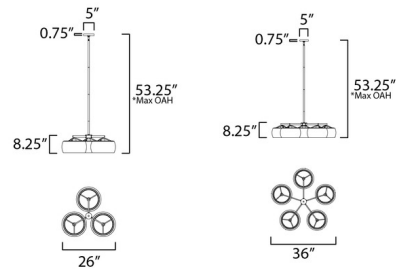

Shown in black / glossy white

Specifications

COLOR Glossy White
 BODY FINISH Black
 WATTAGE 27W
 DIMMER Low Voltage Electronic
 DIMENSIONS 26"W x 8.25"H
 BULB NOT INCLUDED 3 x A19/Medium (E26)/9W/120V LED

Technical Information

PRODUCT DIMENSIONS Canopy: 5in W x 0.75in H x 5in L

CLICK TO VIEW PRODUCT

Notes: